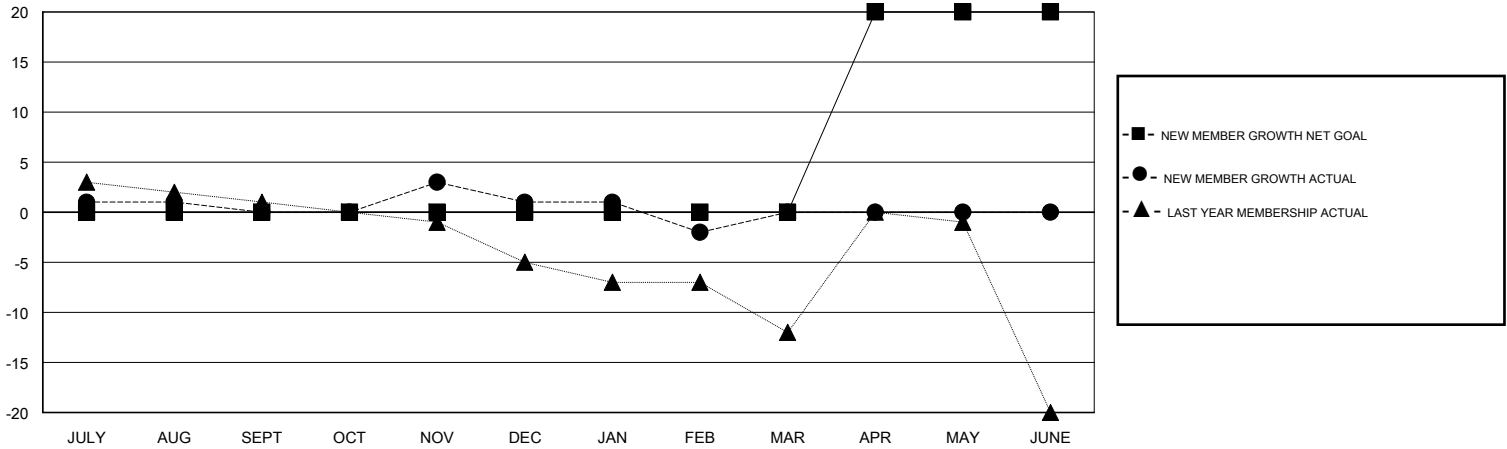

GOALS AND ACTUAL MEMBERS CUMULATIVE

DROPPED CLUBS: 0	6 CLUBS OF 21 ADDED 1 OR MORE NEW MEMBERS	<u>GENDER DISTRIBUTION</u>	
DROPPED MEMBERS		MALE	126 (56.25%)
DECEASED	CLICK HERE FOR CUMULATIVE MEMBERSHIP DATA	FEMALE	98 (43.75%)
CLUB CANCELLED		TOTAL FAMILY UNIT MEMBERS	17
OTHER		FAMILY MEMBERS PAYING HALF DUES	10
TOTAL